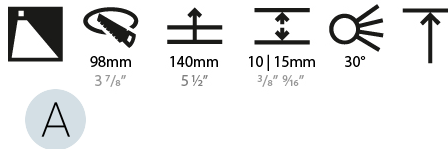

GENERAL

Series: Bioniq
Subseries: Bioniq Round Wallwash
Brand: Prolicht
Division: Architectural
Mounting Type: Recessed
Mounting Location: Ceiling
Subcategory: Downlight

PHYSICAL

Shape: Round
Diameter (mm): 107
Diameter (in): 4 3/16
Height (mm): 118
Height (in): 4 5/8
Ceiling Thickness (mm): 10 / 12.5 / 15
Ceiling Thickness (in): 3/8 or 1/2 or 9/16
Min. Recessing Depth (mm): 140
Min. Recessing Depth (in): 5 1/2
Light Distribution: Adjustable / Asymmetric
Weight (kg): 0.456
Weight (lbs): 1
Fixture Finish: SSR / BKV / CWI / CRY / HAB / LAG / UFT / ITA / RUA / RUR / MIC / FTG / MYG / TWT / LOD / PUS / FRO / FUP / KIA / POP / BLS / SPG / MEY / GOH / GUM / CHC / COM / ABZ / JAG / OBR / MOS / ROR
Fixture Material: Aluminum Die Cast
Cut-out Measurements: 98mm / 3 7/8"

ELECTRICAL

Lamp Type: LED (Zhaga Standard)
Total Output Wattage (W): 15
Dimming: Dali Dimming
Driver Included: No
Driver Location: Recessed Housing
Driver Type: Constant Current - 120Vac
Housing: See components
Input Voltage (V): 120
Constant Current (MA): 350

LED

Number of LEDs: 1
Color Temperature (°K): Warm Dim
Max. Delivered Lumen (lm): 850
Nominal Lumen (lm): 1140
CRI: >90 CRI
Lamp Life (hrs): 50000

OPTICAL

Reflector: 20 / 40 / 60
Adjustability: Fixed

RATINGS AND CERTIFICATIONS

Certified By: Certified for North American Standards
IP rating: IP20