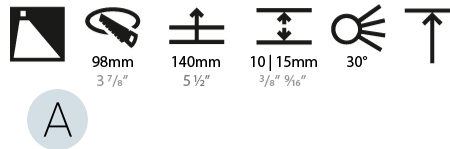

PHYSICAL

Shape: Round
Diameter (mm): 107
Diameter (in): 4 3/16
Height (mm): 118
Height (in): 4 5/8
Ceiling Thickness (mm): 10 / 12.5 / 15
Ceiling Thickness (in): 3/8 or 1/2 or 9/16
Min. Recessing Depth (mm): 140
Min. Recessing Depth (in): 5 1/2
Light Distribution: Adjustable / Asymmetric
Weight (kg): 0.473
Weight (lbs): 1.04
Fixture Finish: SSR / BKV / CWI / CRY / HAB / LAG / UFT / ITA / RUA / RUR / MIC / FTG / MYG / TWT / LOD / PUS / FRO / FUP / KIA / POP / BLS / SPG / MEY / GOH / GUM / CHC / COM / ABZ / JAG / OBR / MOS / ROR
Fixture Material: Aluminum Die Cast
Cut-out Measurements: 98mm / 3 7/8"

ELECTRICAL

Lamp Type: LED (Zhaga Standard)
Input Wattage (W): 16.5
Total Output Wattage (W): 14
Dimming: Tri-Mode (Non-Dimming and Phase Dimming (120Vac only) and 0-10V Dimming)
Driver Included: No
Driver Location: Recessed Housing
Driver Type: Constant Current - Universal
Driver Class: Class 2
Housing: See components
Input Voltage (V): 120 - 277
Constant Current (MA): 350

LED

Number of LEDs: 1
Color Temperature (°K): 2700 / 3000 / 3500 / 4000
Max. Delivered Lumen (lm): 1030 / 1070 / 1117 / 1140
Nominal Lumen (lm): 1386 / 1438 / 1511 / 1542
CRI: >90 CRI
Lamp Life (hrs): 50000

OPTICAL

Reflector: 20 / 40 / 60
Adjustability: Fixed

RATINGS AND CERTIFICATIONS

Certified By: Certified for North American Standards
IP rating: IP20